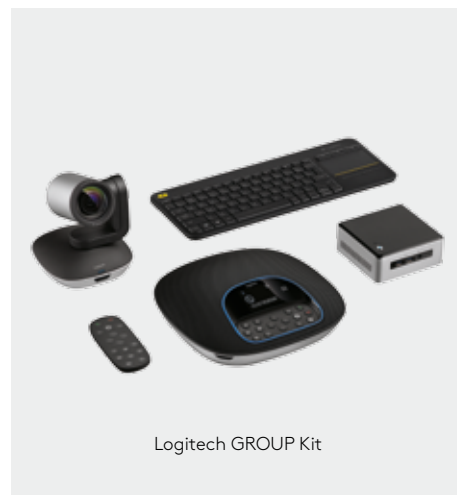

Logitech GROUP Kit